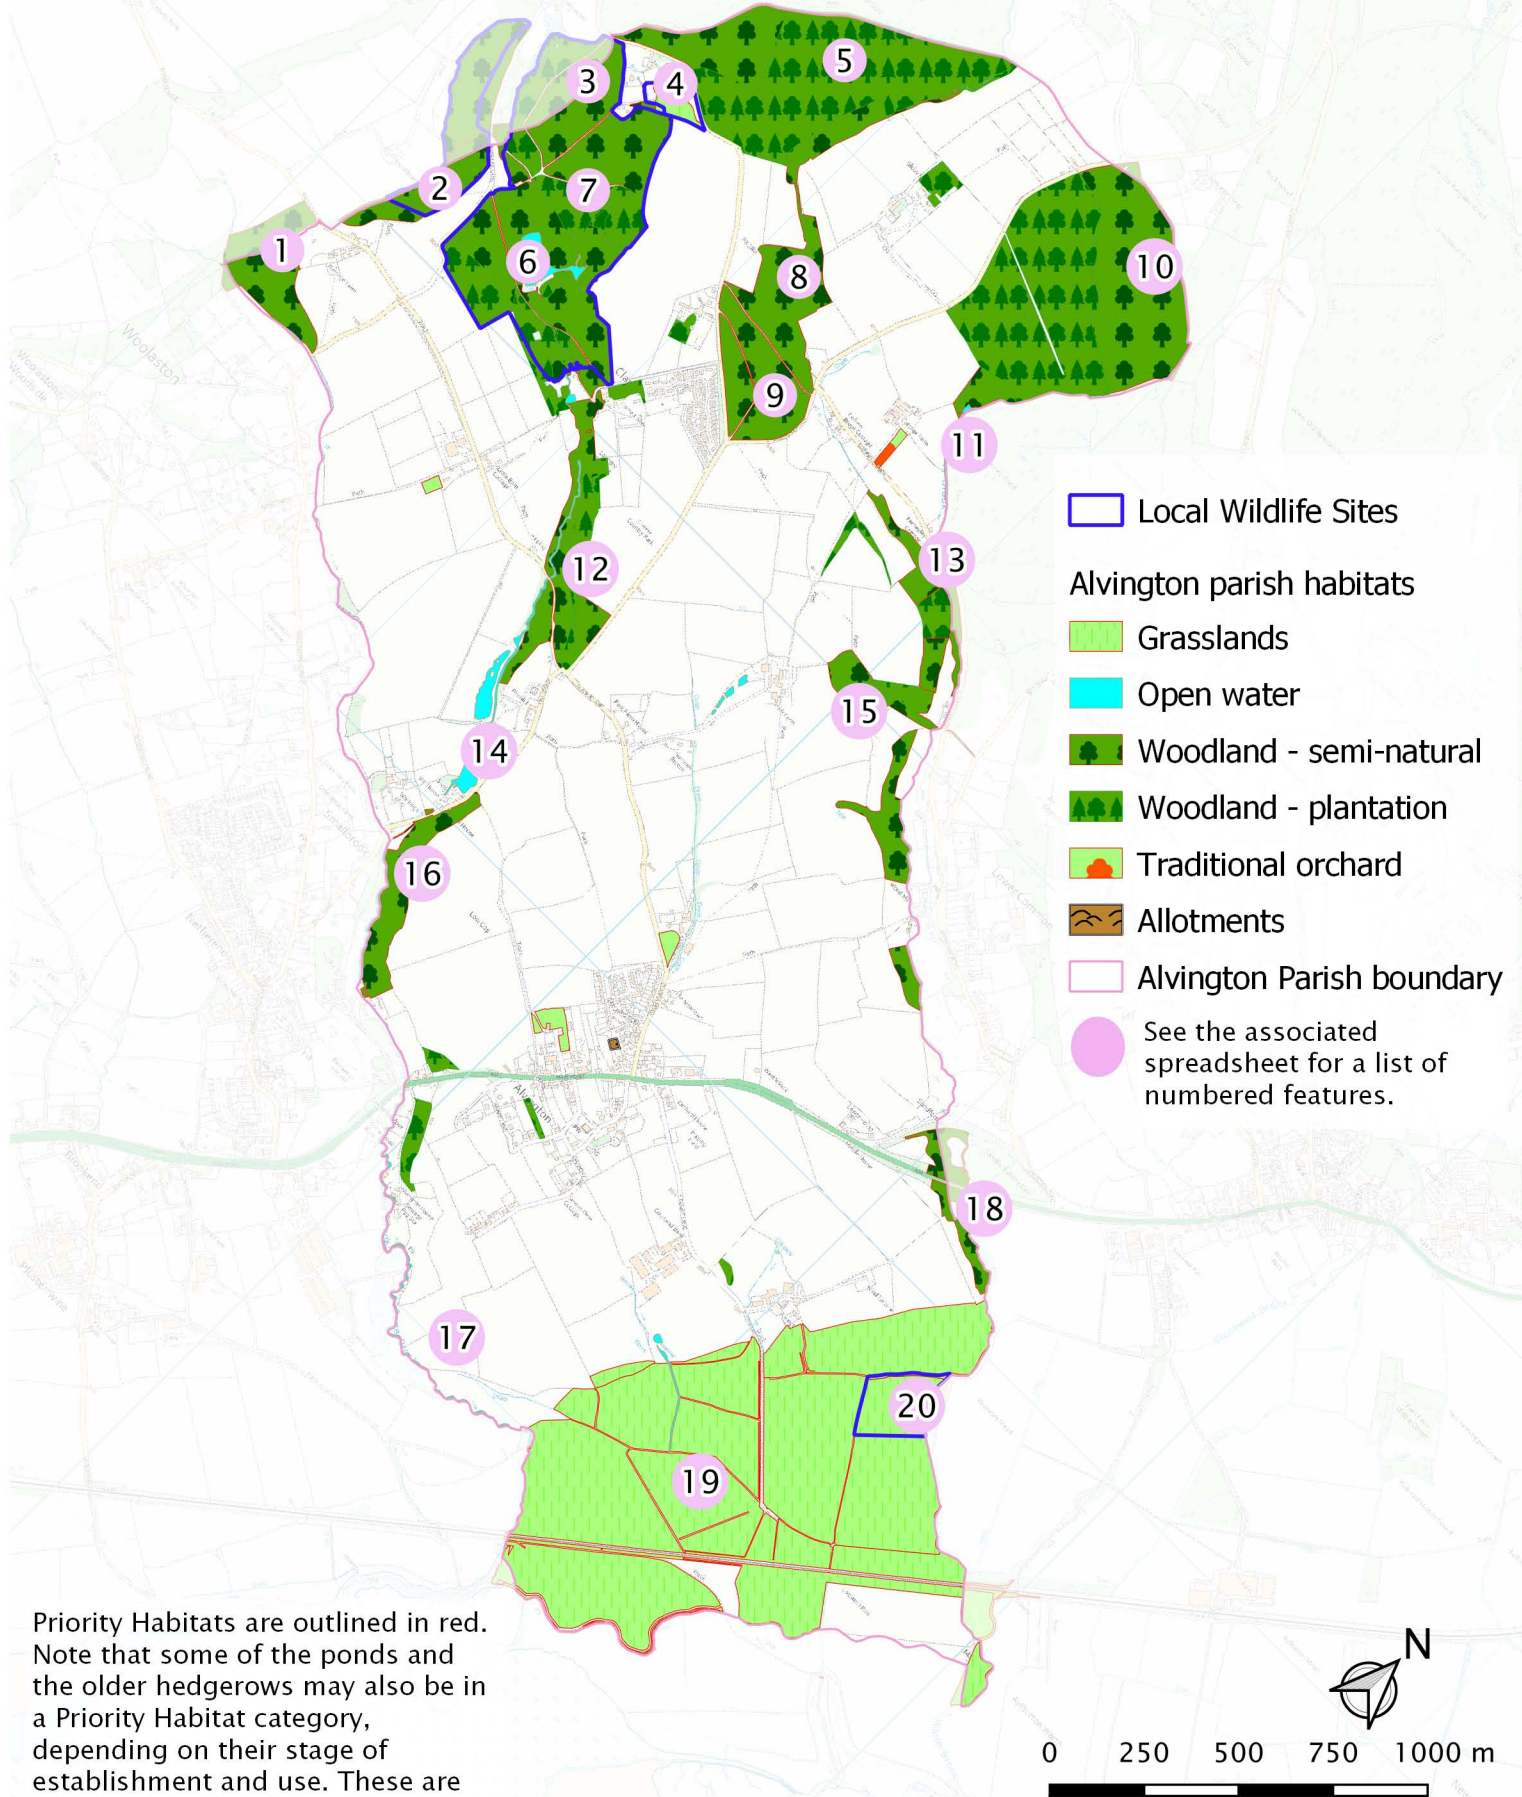

### **Appendix 21**

Printable Version – (Double sided/duplex)

February 2019

## Designated sites and habitats of value to wildlife

Priority Habitats are outlined in red. Note that some of the ponds and the older hedgerows may also be in a Priority Habitat category, depending on their stage of establishment and use. These are often too small for Natural England to map on the Priority Habitat Inventory, but are known to be locally important.