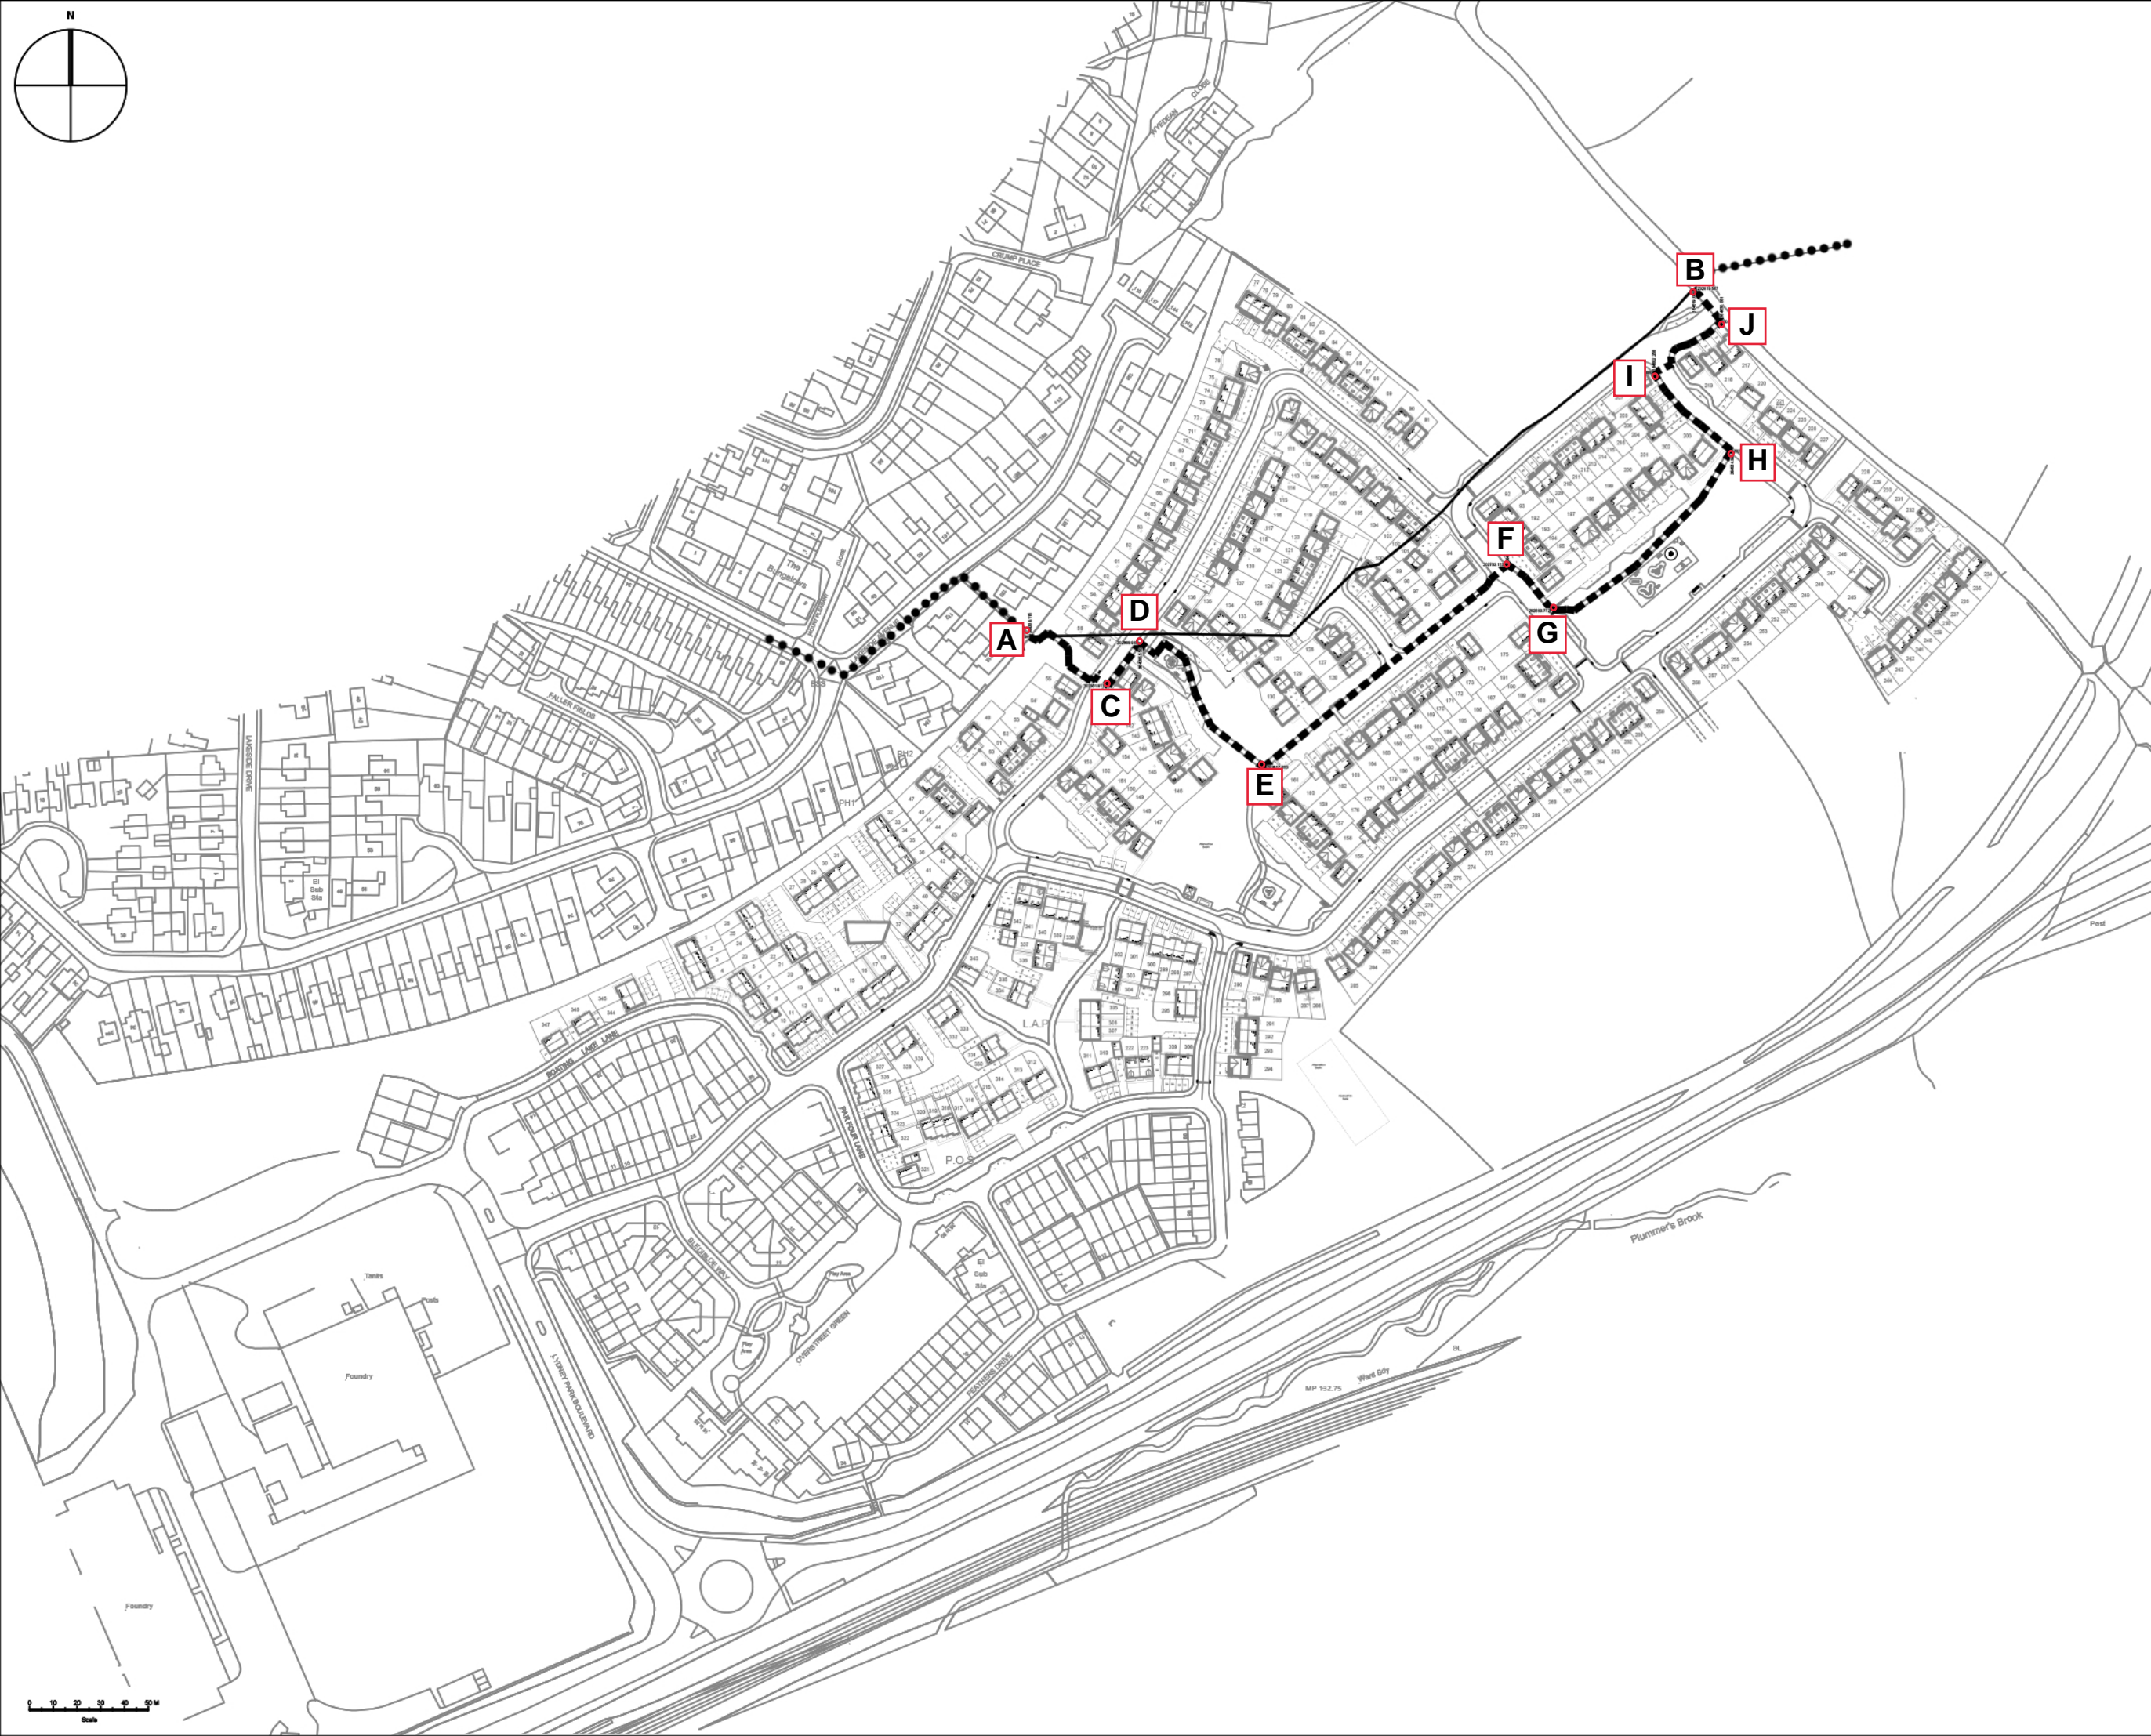

Site Legend

- Existing PRoW
- PRoW to remain
- Proposed PRoW

- Rev D - Linetypes amended - 17.08.22
- Rev C - Linetypes amended - 01.08.22
- Rev B - Linetypes and colour amended - 15.07.22
- Rev A - Co-ordinates added - 28.09.21

Project:
 Lydney Golf Course
 Lydney
 Gloucestershire

Drawing Title:
 Site Plan - PROW Plan

Job No: -	Drawing No: PR-01	Rev: D
--------------	----------------------	-----------

Scale: 1:2500 @ A1	Drawn By: RJ
-----------------------	-----------------